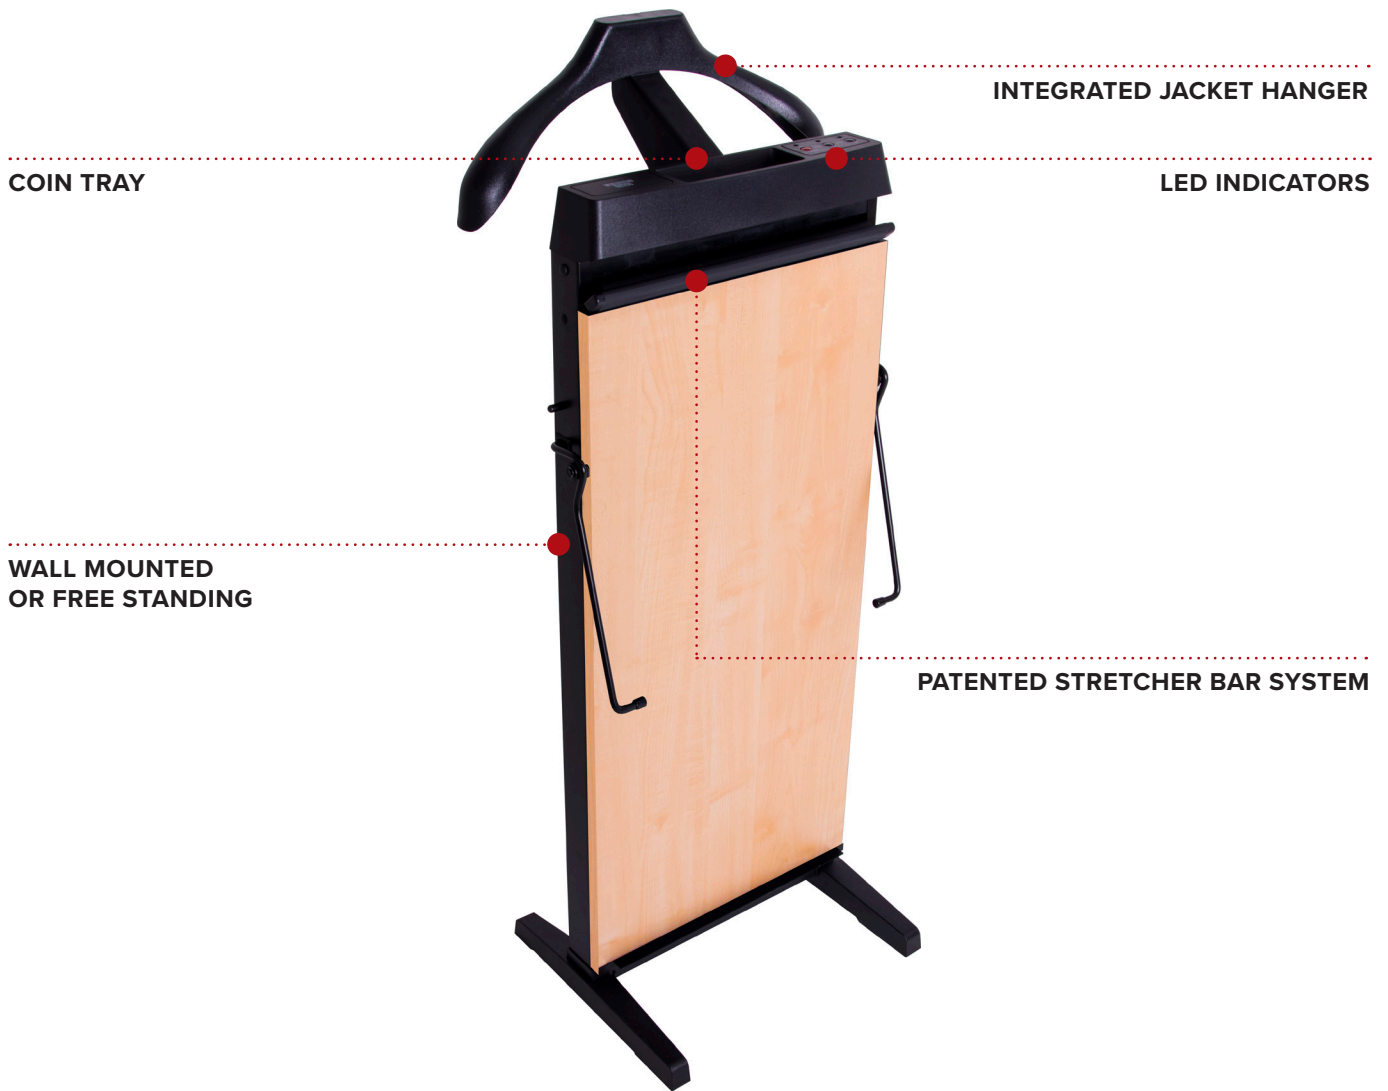

4400 TROUSER PRESS

INTEGRATED JACKET HANGER

COIN TRAY

LED INDICATORS

WALL MOUNTED
OR FREE STANDING

PATENTED STRETCHER BAR SYSTEM

- 15 & 30 minute timer
- Manual cancel option
- Automatic cut off
- Supplied with fixings

Specification

210W
220 - 240V ~ 50-60Hz
10 kg

Options

UK/EU/SWISS/USA PLUG

Beech	Maple
Black ash	Satin chrome
Mahogany	Walnut
Havana white pine	Brown sorano oak
Oak	White