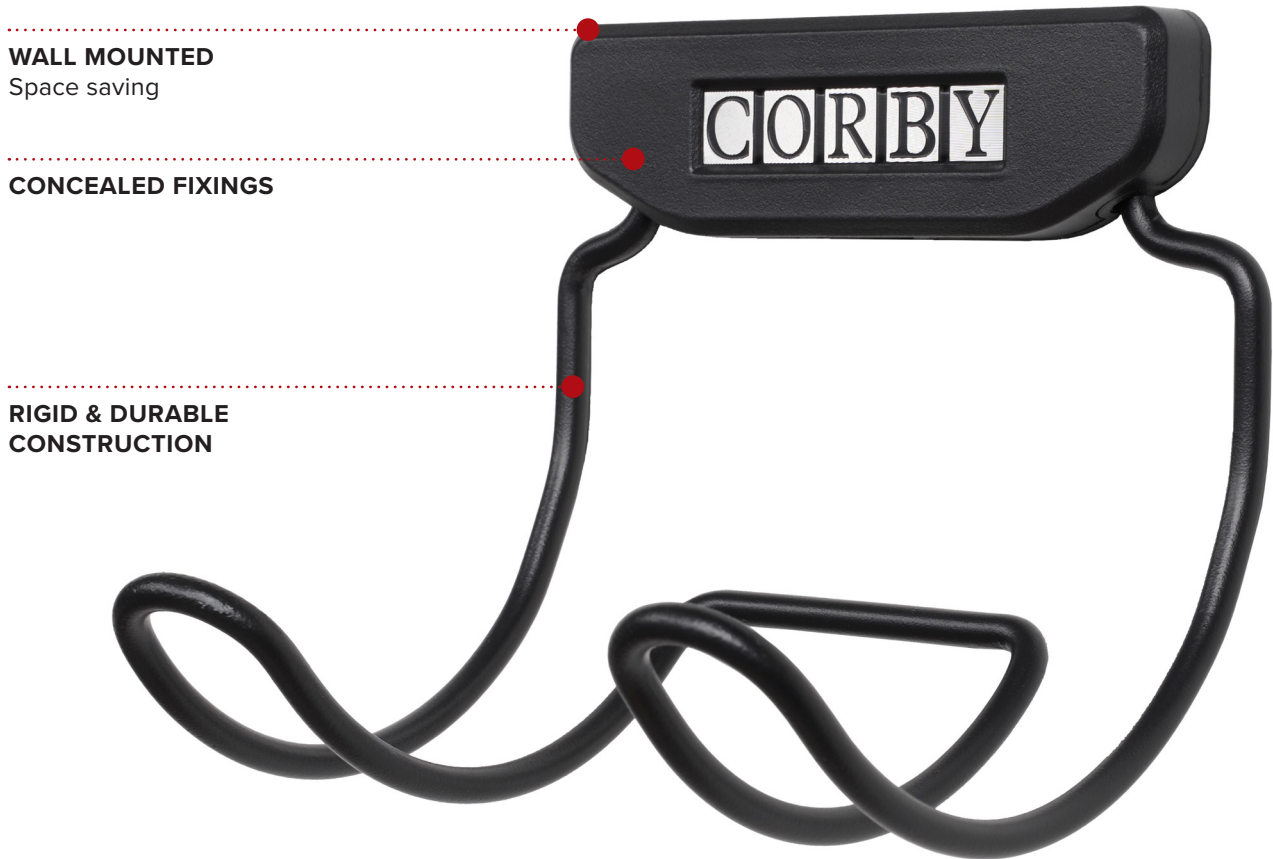

HAIR DRYER CLUTCH HOLDER

- Accommodates all Corby hair dryers
- Supplied with fixings

Specification

0.2kg
Pack Qty: 30

Options

Black