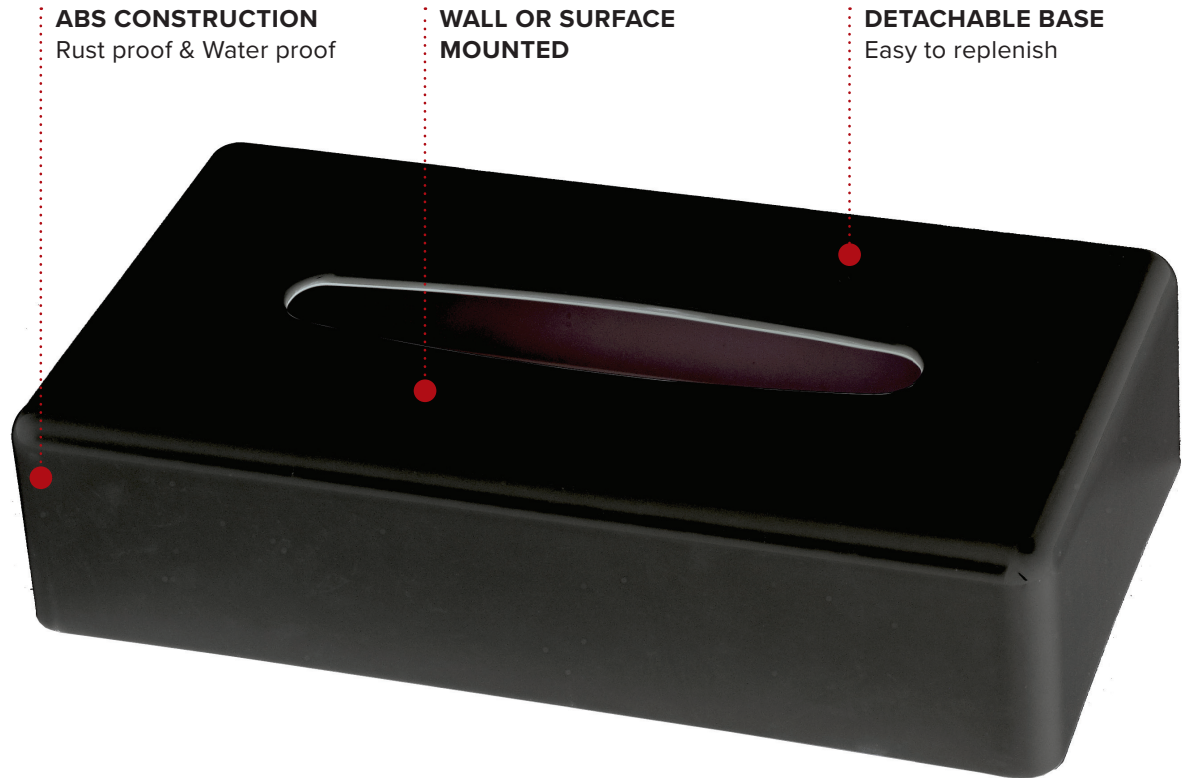

DEVON RECTANGULAR TISSUE BOX HOLDER

- BLACK

- Suitable for Bedrooms & Bathrooms
- Supplied with fixings

Specification

0.35kg
Pack Qty: 6

Options

Black
Chrome