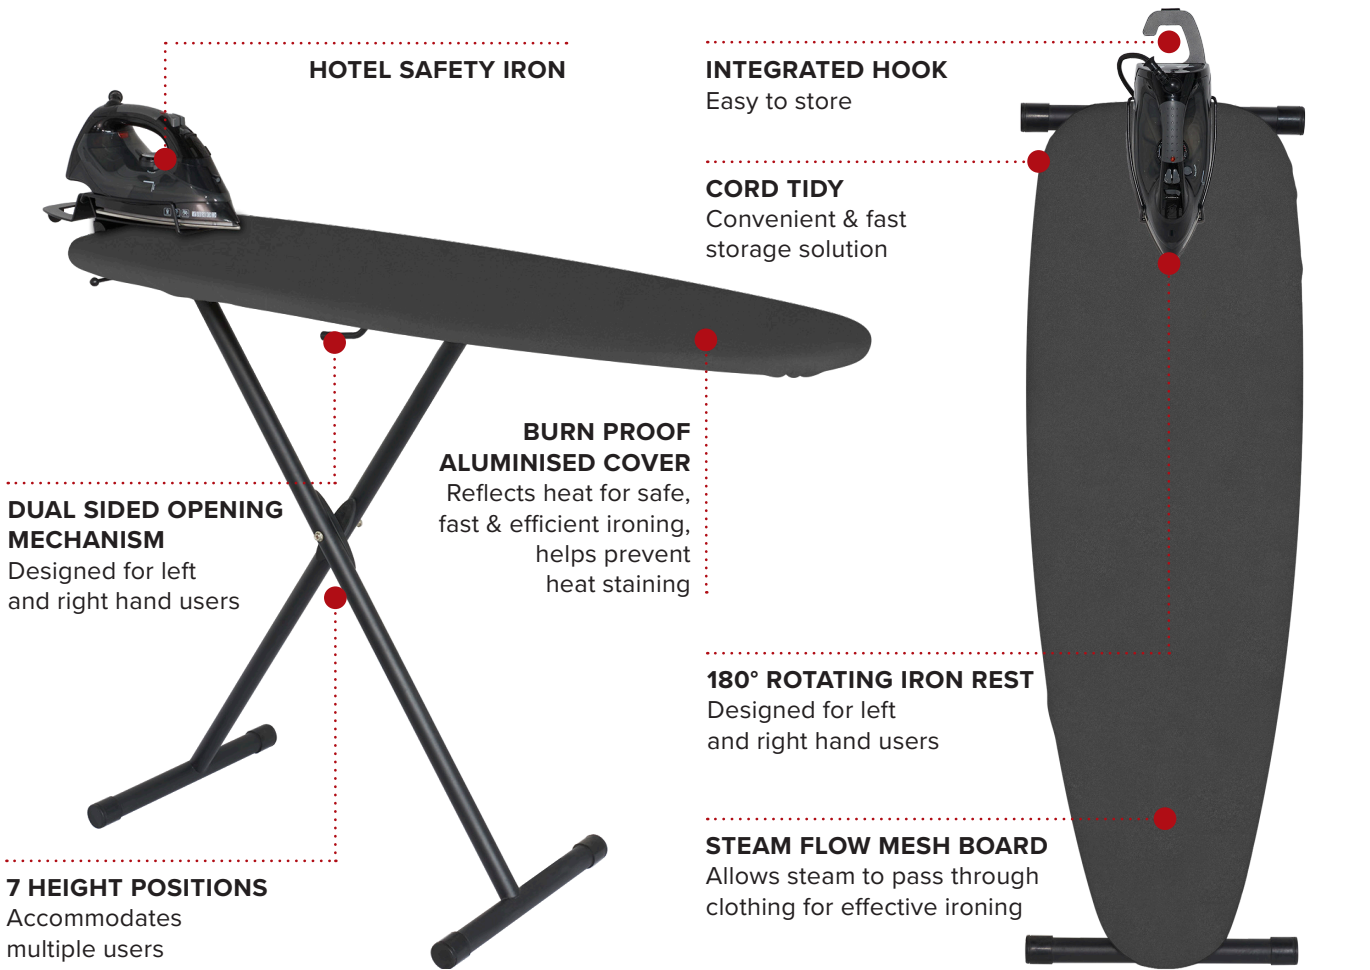

PREMIUM OXFORD IRONING CENTRE - DARK GREY

HOTEL SAFETY IRON

INTEGRATED HOOK
Easy to store

CORD TIDY
Convenient & fast storage solution

BURN PROOF ALUMINISED COVER
Reflects heat for safe, fast & efficient ironing, helps prevent heat staining

DUAL SIDED OPENING MECHANISM
Designed for left and right hand users

180° ROTATING IRON REST
Designed for left and right hand users

7 HEIGHT POSITIONS
Accommodates multiple users

STEAM FLOW MESH BOARD
Allows steam to pass through clothing for effective ironing

- Lightweight
- Durable black powder coated legs & frame
- Multi surface rubber feet
- Easy open mechanism
- Felt backed replaceable cover
- Supplied with 2000W hotel safety iron
- Anti-theft security box
- 3 way auto cut off system
- Horizontal & vertical steam function

Specification

5.9kg
Pack Qty: 2

Options

STEAM IRON
Black/ Light Grey cover UK or EU plug
Black/Dark Grey cover UK or EU plug

3 YEAR ELECTRICAL GUARANTEE

BRITISH DESIGNED

ANTI DRIP

AUTO-OFF 30 SEC